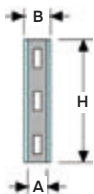

DUALINE CONTROL

CRG 35

Recess mounted

Indoor/
outdoor

CRG-SS 35

CRG-AL 35

CRG-BR 35

| Profile | A ¹ , mm | B ² , mm | H ³ , mm | M _x , mm |
|--------------|---------------------|---------------------|---------------------|---------------------|
| CRG 35/9/10 | 7 | 9 | 10 | 2(+/-1) |
| CRG 35/9/20 | 7 | 9 | 13 | 2(+/-1) |
| CRG 35/9/30 | 7 | 9 | 15 | 2(+/-1) |
| CRG 35/9/40 | 7 | 9 | 18 | 2(+/-1) |
| CRG 35/9/50 | 7 | 9 | 20 | 2(+/-1) |
| CRG 35/9/60 | 7 | 9 | 22 | 2(+/-1) |
| CRG 35/9/70 | 7 | 9 | 25 | 2(+/-1) |
| CRG 35/9/80 | 7 | 9 | 30 | 2(+/-1) |
| CRG 35/9/90 | 7 | 9 | 35 | 2(+/-1) |
| CRG 35/9/100 | 7 | 9 | 40 | 4 (+2/-2) |

¹The standard thickness of the gasket insert is specified.

The following thicknesses are also available: - 4, 8, 12 mm.

² Visible width with 1 mm thickness of the guide brackets is indicated.

The following thick-nesses are available: - 1.5, 2 mm.

CRG-AL 35 – aluminium version;

CRG-SS304/316 35 – stainless steel version (with the steel grade);

CRG-BR 35 – brass version.

► TECHNICAL DATA

| | | | | | |
|--------------------------------------|--|----------------------|-------------------------------|----------------|-------------|
| Material of guide¹ | AISI 304 (1.4301) | AISI 316 (1.4401) | Aluminum (6063 or 5754) | Brass | |
| Designation | CRG-SS304 | CRG-SS316 | CRG-AL | CRG-BR | |
| Strength, MPa | $\sigma_b=515$ | $\sigma_b=505$ | $\sigma_b=265$ | $\sigma_b=330$ | |
| Tooling | Mounting holes | | | | |
| Standard length | 2.44 – standard (2.50 or 3.00 meters—on request) | | | | |
| Material of insert | Neoprene | | | | |
| Strength, N/mm | $\sigma_b=10$ | | | | |
| Shore A | 55 | | | | |
| Elongation to break | >600 | | | | |
| Resistance | acid,chemical and UV: excellent | | | | |
| Color of insert | charcoal | pewter | light grey | earth | light smoke |
| | sandstone | alabaster | light beige | linen | milky white |